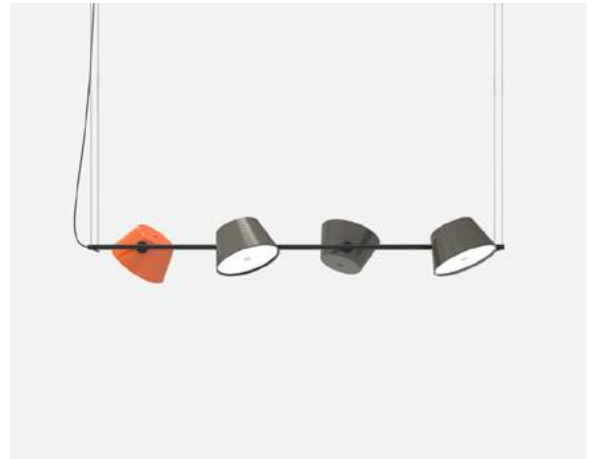

Tam Tam

Fabien Dumas

marset

Tam Tam 6

Tam Tam 4

These new members of the Tam Tam family fit more multipurpose spaces, either long or narrow, lighting bars, or an area of transit.

Tam Tam 6

⦿ 6 × E27 LED Standard 8W

Tam Tam 4

⦿ 4 × E27 LED Standard 8W

Metal structure lacquered in black. Lacquered aluminium lampshades adjustable 360° in any direction. An opal methacrylate diffuser filters the light.

- Black semi-matt (RAL 9011)
- Off-white semi-matt (RAL 1013)
- Sand semi-matt (RAL 7032)
- Silver grey semi-matt (RAL 7001)
- Olive yellow semi-matt (RAL 1020)
- Orange semi-matt (RAL 2000)
- Brown grey semi-matt (RAL 7013)