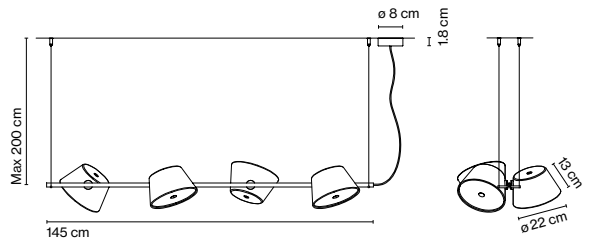

Tam Tam

Fabien Dumas

marset

Tam Tam 6

Tam Tam 4

These new members of the Tam Tam family fit more multipurpose spaces, either long or narrow, lighting bars, or an area of transit.

Tam Tam 6

⦿ 6 × E27 LED Standard 8W

- [Download](#) Assembly Instructions
- [Download](#) Photometric Data
- [Download](#) 2D
- [Download](#) 3D
- [Download](#) Energy label

Black electrical cord

Range