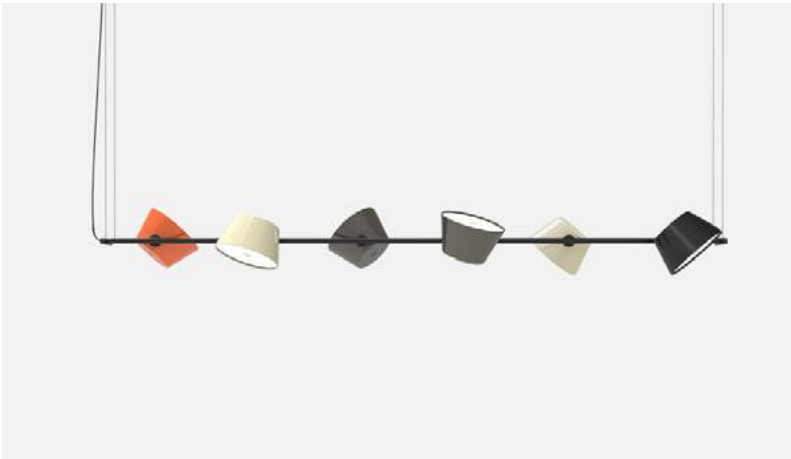

Tam Tam

Fabien Dumas

marset

Tam Tam 6

Tam Tam 4

These new members of the Tam Tam family fit more multipurpose spaces, either long or narrow, lighting bars, or an area of transit.

Tam Tam 6

⦿ 6 × E27 LED Standard 8W

Tam Tam 4

⦿ 4 × E27 LED Standard 8W

Metal structure lacquered in black. Lacquered aluminium lampshades adjustable 360° in any direction. An opal methacrylate diffuser filters the light.

- Black semi-matt (RAL 9011)
- Off-white semi-matt (RAL 1013)
- Sand semi-matt (RAL 7032)
- Silver grey semi-matt (RAL 7001)
- Olive yellow semi-matt (RAL 1020)
- Orange semi-matt (RAL 2000)
- Brown grey semi-matt (RAL 7013)