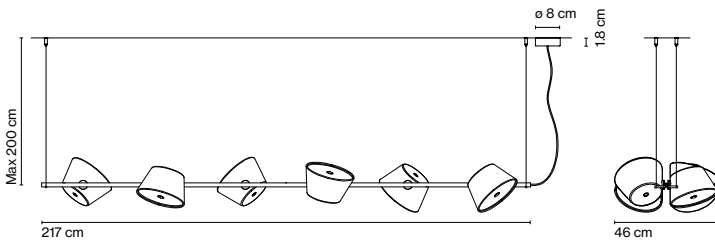

Tam Tam

Fabien Dumas

marset

Tam Tam 6

Tam Tam 4

These new members of the Tam Tam family fit more multipurpose spaces, either long or narrow, lighting bars, or an area of transit.

Tam Tam 6

⦿ 6 × E27 LED Standard 8W

Tam Tam 4

⦿ 4 × E27 LED Standard 8W

Metal structure lacquered in black. Lacquered aluminium lampshades adjustable 360° in any direction. An opal methacrylate diffuser filters the light.

- Black semi-matt (RAL 9011)
- Off-white semi-matt (RAL 1013)
- Sand semi-matt (RAL 7032)
- Silver grey semi-matt (RAL 7001)
- Olive yellow semi-matt (RAL 1020)
- Orange semi-matt (RAL 2000)
- Brown grey semi-matt (RAL 7013)

- [Download](#) Assembly Instructions
- [Download](#) Photometric Data
- [Download](#) 2D
- [Download](#) 3D
- [Download](#) Energy label

Black electrical cord

Range